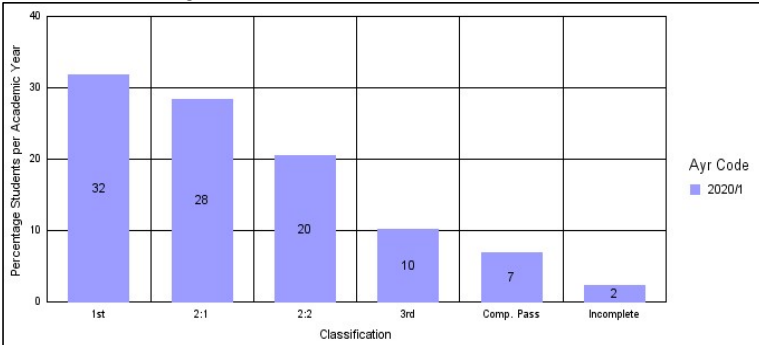

Classification Percentage for: COM0022H