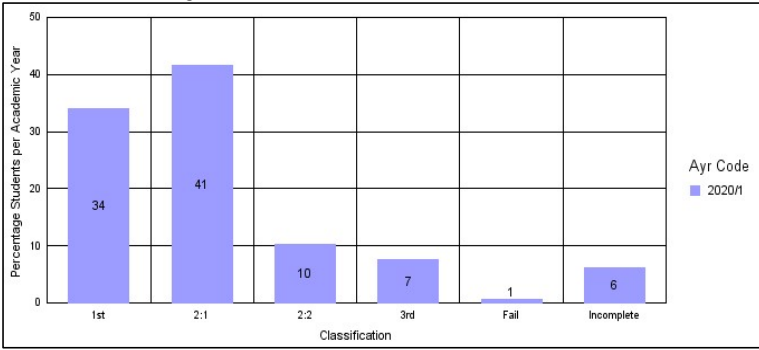

Classification Percentage for All Honours Level Modules

\*Incomplete includes the following grades: SU, SD, WD, TR, LA, NA, MI, MD, VR, and where no grade is

Classification Percentage for: COM00003H

**Classification Percentage for: COM0009H**