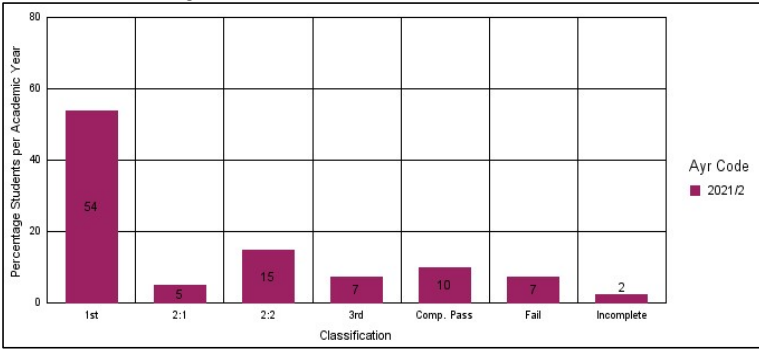

Classification Percentage for: COM0026H