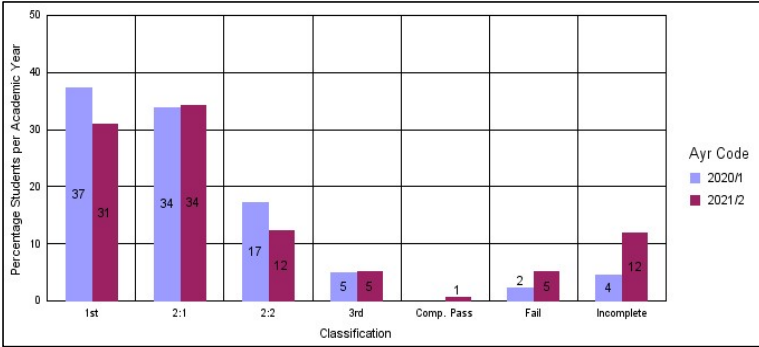

Classification Percentage for: COM0015H