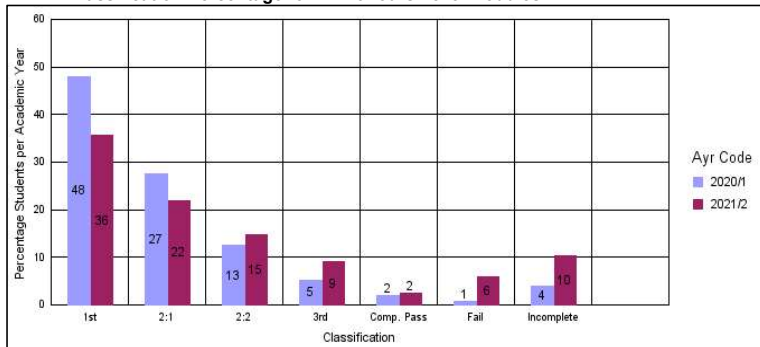

Classification Percentage for All Honours Level Modules