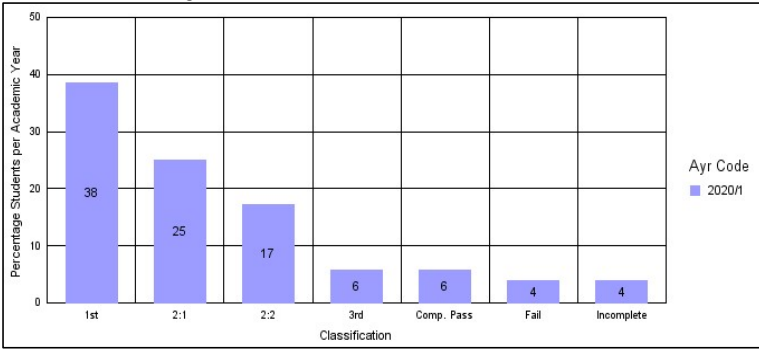

Classification Percentage for: COM0023H