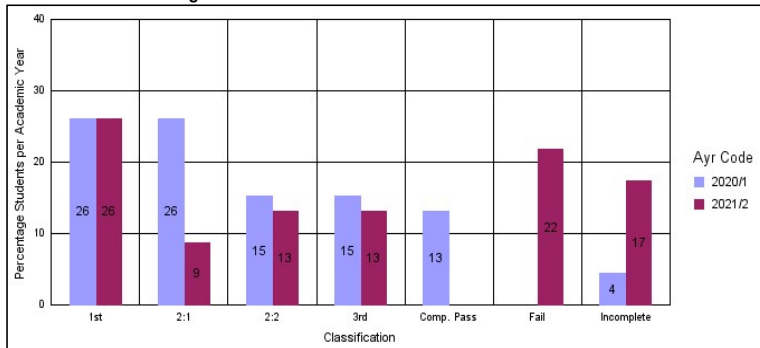

Classification Percentage for: COM00003H